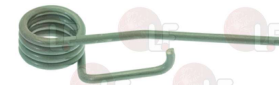

3053318 DOOR SPRING RH

for Dishwasher (SO.WE.BO.) 601 - 701
for Glasswasher/Cupwasher (AFI) A35
for Glasswasher/Cupwasher (EUROSYSTEM) PRO100
for Glasswasher/Cupwasher (HILTA) RB10 - SB10
for Glasswasher/Cupwasher (IME OMNIWASH) JA35
JA36 - JOLLYA - UNO
for Glasswasher/Cupwasher (NOSEM) C2010L - NC201
R1010L
for Glasswasher/Cupwasher (NUOVA SIMONELLI) KIARA1
for Glasswasher/Cupwasher (SO.WE.BO.) 600 - 631
661 - 691
for Glasswasher/Cupwasher (SOTAL) EC195 - ER195
for Glasswasher/Cupwasher (STORME) SM350
for Glasswasher/Cupwasher (UNIC) A10J - A11J