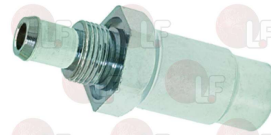

3243526 LOWER RINSE SUPPORT

for Dishwasher (AFI) A600
for Dishwasher (EUROSYSTEM) PRO400
for Dishwasher (HILTA) S41 - S42
for Dishwasher (IME OMNIWASH) 4Q82
for Dishwasher (NOSEM) C5000 - C5010 - C5020
NC501
for Dishwasher (NUOVA SIMONELLI) KIARA6
for Dishwasher (SAB ITALIA) C50H
for Dishwasher (SO.WE.BO.) 824
for Dishwasher (SOTAL) F600
for Dishwasher (STORME) LT500
for Dishwasher (UNIC) A410E
for Glasswasher/Cupwasher (NOSEM) NR101
for Glasswasher/Cupwasher (SO.WE.BO.) ONECQ
ONECT

SOTAL

3743056 RINSE CONNECTION

for Dishwasher (SO.WE.BO.) 601
for Glasswasher/Cupwasher (IME OMNIWASH) JOLLYA
JOLLYQ
for Glasswasher/Cupwasher (SO.WE.BO.) 600 - 631
661 - 691