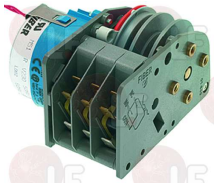

SOTAL

Suitable for:

SOTAL

Suitable for:

3322225 TIMER P25 230V 3 CAMS

cycle 120 seconds
 230V 50/60HZ
 without shaft
 for Dishwasher (NOSEM) R101L
 for Dishwasher (NUOVA SIMONELLI) KIARA4CF
 KIARA4CG
 for Glasswasher/Cupwasher (EUROSYSTEM) PRO200
 for Glasswasher/Cupwasher (HILTA) RB22 - SB22
 for Glasswasher/Cupwasher (IME OMNIWASH) DUE - UNO
 for Glasswasher/Cupwasher (NOSEM) C4010L
 for Glasswasher/Cupwasher (SO.WE.BO.) 712
 for Glasswasher/Cupwasher (STORME) ME400
 for Glasswasher/Cupwasher (UNIC) A20 - A21