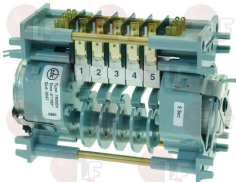

3322260 PROGRAMMER 7805DV 5 CAMS

50Hz - without pin
1° cycle 6" - 2° cycle 180"
for Dishwasher (IME OMNIWASH) GL1040 - GL1240
SEI1PCQ
for Dishwasher (SAB ITALIA) K1.5P
for Dishwasher (UNIC) A61A
for Dishwasher hood type (AFI) A1000L
for Dishwasher hood type (HILTA) W13
for Dishwasher hood type (NOSEM) K601
for Dishwasher hood type (NUOVA SIMONELLI) LTM1500
for Dishwasher hood type (SO.WE.BO.) 6.1P
for Dishwasher hood type (STORME) L501