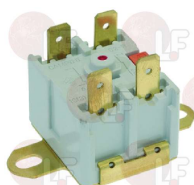

Thermostats

3744070 SAFETY THERMOSTAT FOR TANK 85°C

4 contacts 16A 250V
for Dishwasher hood type (AFI) A1000L
for Dishwasher hood type (EUROSYSTEM) PRO600
for Dishwasher hood type (HILTA) W13 - W15
for Dishwasher hood type (IME OMNIWASH) SEI2P SEI2PS
for Dishwasher hood type (NOSEM) K601 - K602
for Dishwasher hood type (NUOVA SIMONELLI) LTM1500 LTM1600
for Dishwasher hood type (SAB ITALIA) K5.1P
for Dishwasher hood type (SO.WE.BO.) 6.1P - 6.2P
for Dishwasher hood type (SOTAL) C1300
for Dishwasher hood type (STORME) L501 - L502
for Dishwasher hood type (UNIC) A61

SOTAL