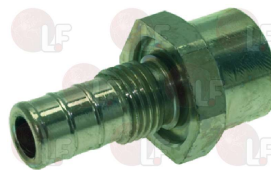

3743054 COMPLETE WATER INLET FITTING

for Dishwasher (AFI) A600
for Dishwasher (EUROSYSTEM) PRO400
for Dishwasher (HILTA) S41 - S42
for Dishwasher (IME OMNIWASH) 4Q82
for Dishwasher (NOSEM) C5000 - C5010 - C5020
NC501
for Dishwasher (NUOVA SIMONELLI) KIARA6
for Dishwasher (SAB ITALIA) C50H
for Dishwasher (SO.WE.BO.) 824
for Dishwasher (SOTAL) F600
for Dishwasher (STORME) LT500
for Dishwasher (UNIC) A410E
for Glasswasher/Cupwasher (SO.WE.BO.) ONECQ
ONECT

SOTAL

3243527 LOWER SUPPORT SHORT MODEL

for Dishwasher (SO.WE.BO.) 601 - 701 - 752
for Glasswasher/Cupwasher (AFI) A35 - A35Z2 - A36
for Glasswasher/Cupwasher (EUROSYSTEM) PRO100
PRO200
for Glasswasher/Cupwasher (HILTA) RB10 - RB22
SB10 - SB22
for Glasswasher/Cupwasher (IME OMNIWASH) DUEAQ
DUECL - DUECS - JA35 - JA36 - JA40 - JA41
JOLLYQ - JOLLYT - UNO AQ - UNOCL - UNOCS - UNOQ
for Glasswasher/Cupwasher (NOSEM) C2010L - C4010L
NC201 - NR101 - R1010
for Glasswasher/Cupwasher (NUOVA SIMONELLI) KIARA1
KIARA2 - KIARA4
for Glasswasher/Cupwasher (SAB ITALIA) C35 - C36
for Glasswasher/Cupwasher (SO.WE.BO.) 600 - 631

SOTAL

3243526 LOWER RINSE SUPPORT

for Dishwasher (AFI) A600
for Dishwasher (EUROSYSTEM) PRO400
for Dishwasher (HILTA) S41 - S42
for Dishwasher (IME OMNIWASH) 4Q82
for Dishwasher (NOSEM) C5000 - C5010 - C5020
NC501
for Dishwasher (NUOVA SIMONELLI) KIARA6
for Dishwasher (SAB ITALIA) C50H
for Dishwasher (SO.WE.BO.) 824
for Dishwasher (SOTAL) F600
for Dishwasher (STORME) LT500
for Dishwasher (UNIC) A410E
for Glasswasher/Cupwasher (NOSEM) NR101
for Glasswasher/Cupwasher (SO.WE.BO.) ONECQ
ONECT

SOTAL

3743056 RINSE CONNECTION

for Dishwasher (SO.WE.BO.) 601
for Glasswasher/Cupwasher (IME OMNIWASH) JOLLYA
JOLLYQ
for Glasswasher/Cupwasher (SO.WE.BO.) 600 - 631
661 - 691

SOTAL