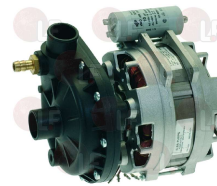

3122432 ELECTRO-PUMP AP 1629030SX 0,30HP 230V

inlet external $\varnothing$ 32 mm - outlet external $\varnothing$ 31 mm
motor revolutions 2800
0.30HP 230V 50Hz - capacitor 10 μ f
for Dishwasher (SO.WE.BO.) 601 - 701
for Glasswasher/Cupwasher (AFI) A35 - A35Z2 - A36
for Glasswasher/Cupwasher (EUROSYSTEM) PRO100
PRO200
for Glasswasher/Cupwasher (HILTA) RB10 - RB22
SB10 - SB22
for Glasswasher/Cupwasher (IME OMNIWASH) JOLLY
UNOA - UNOQ - UNOT
for Glasswasher/Cupwasher (NOSEM) C2010L - C4010L
NR101 - R1010
for Glasswasher/Cupwasher (NUOVA SIMONELLI) KIARA1
for Glasswasher/Cupwasher (SAB ITALIA) C35 - C36