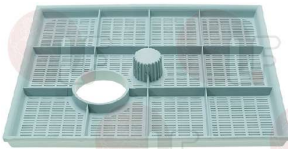

Suitable for:

SOTAL

Suitable for:

Filters

3160321 FILTER 230x200 mm

for Dishwasher (AFI) A600
for Dishwasher (EUROSYSTEM) PRO400
for Dishwasher (HILTA) S41 - S42
for Dishwasher (IME OMNIWASH) 4Q82
for Dishwasher (NOSEM) C5000 - C5010 - C5020
NC501
for Dishwasher (NUOVA SIMONELLI) KIARA6
for Dishwasher (SAB ITALIA) C50H
for Dishwasher (SO.WE.BO.) 824
for Dishwasher (SOTAL) F600ECO
for Dishwasher (STORME) LT500M - LT500T
for Dishwasher (UNIC) A410E