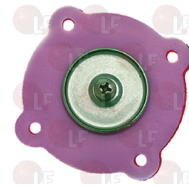

3090073 INJECTOR DIAPHRAGM

for Dishwasher (SO.WE.BO.) NK6.2P - 601CQ - 601CT
661CQ - 661CT - 824
for Glasswasher/Cupwasher (SO.WE.BO.) 712CQ
712CT